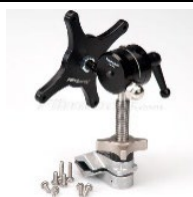

Aluminium 7 feet Light stands with cases

**ADAPTERS**

Image	Equipment Item Details
	Impact ME-108P Monitor Mount Adapter
	Kupo Junior to Baby Adapter 1-1/8-5/8"
	Kupo TVMP Adapter
	LANIAKEA 4 pcs Mini Ball Head with Lock and Hot Shoe Adapter Camera Cradle 1/4" Mount Adapter, 360 Degree Light Bracket Swivel 1/4" Screw Tripod Ball

**ARMS**

Image	Equipment Item Details
	Kupo Offset Arm Baby 5/8"
	2 x Matthews Baby Triple Header
	2 x Matthews Speed Rail Menace Arm Kit

Avenger Junior Offset Arm

Avenger Baby Offset Arm

Matthews Hollywood Superflex Arm Snap-In

Manfrotto 143R Magic Arm with Superclamp

**MOUNTS**

**Image**

**Equipment Item Details**

2 x Filmtools Vesa Mount Kit 5/8"x6" 3/8-16

Dinkum DSLR Pro Pack

Dinkum Screw Mount

**HEADS**